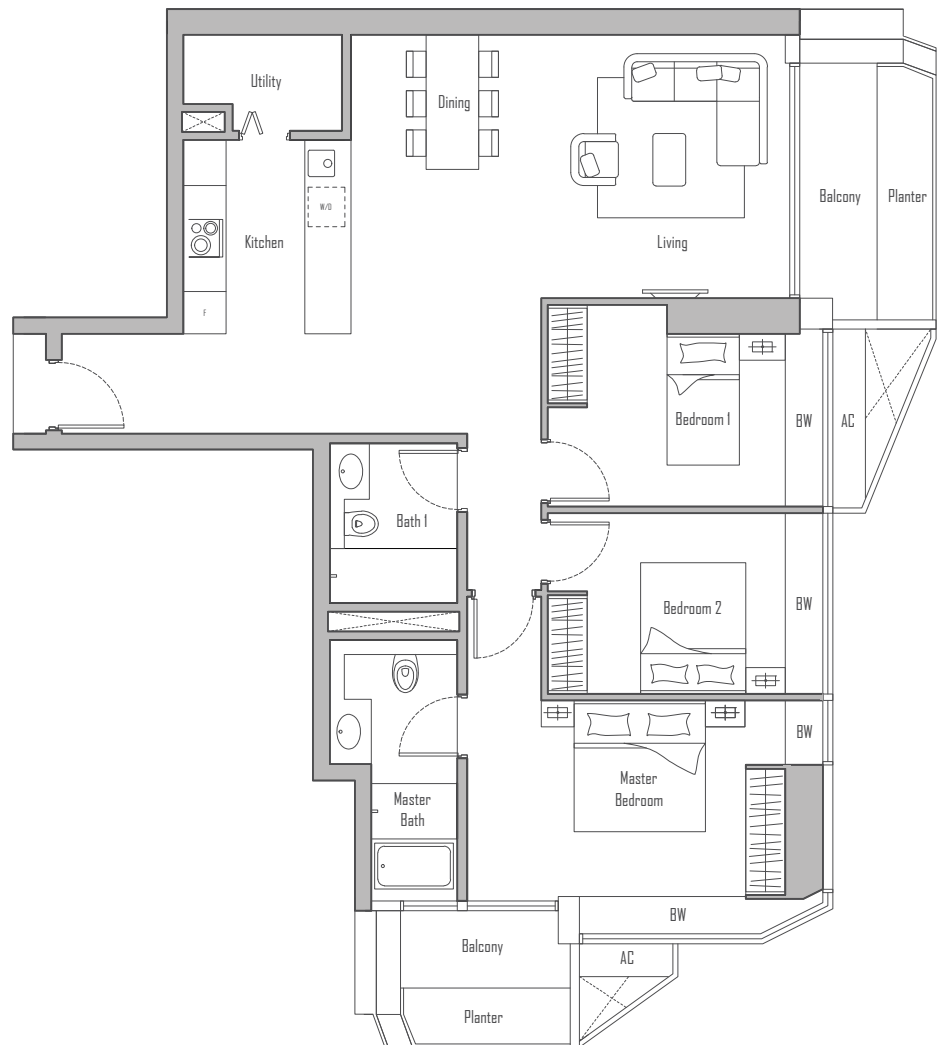

3 - BEDROOM

TYPE C4

141 sqm / 1518 sqft

#36-19 to #51-19