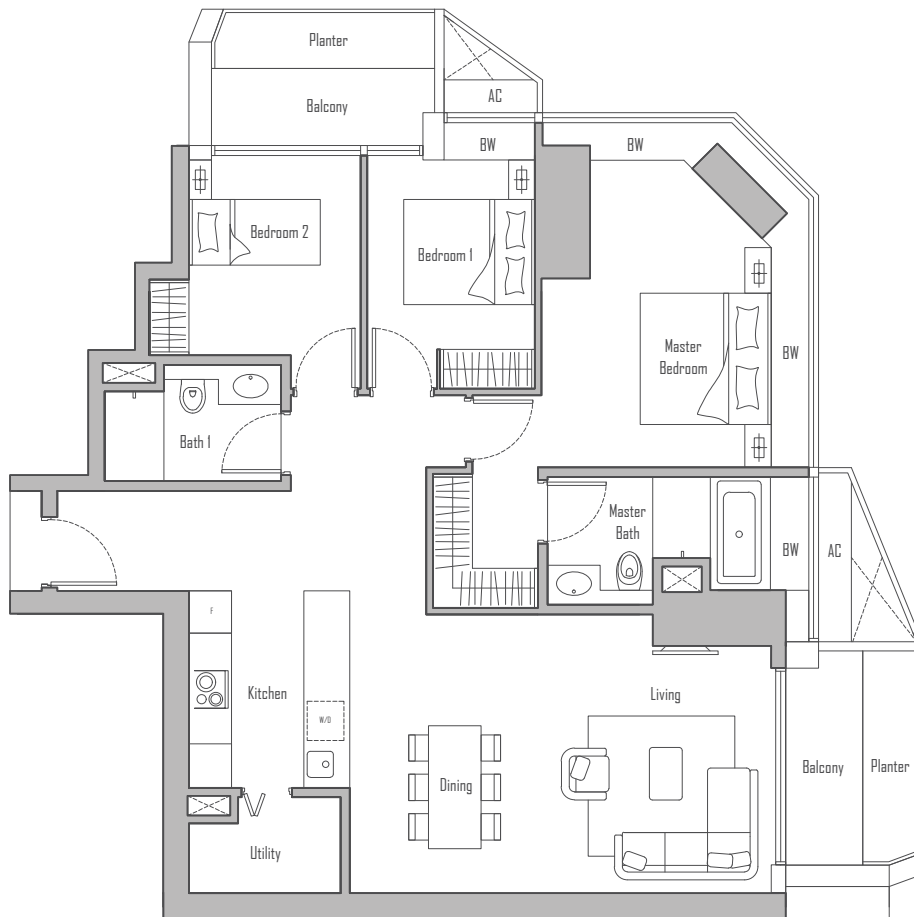

# 3 - BEDROOM

## TYPE C1

142 sqm / 1528 sqft

#09-18 to #23-18

#25-18 to #33-18