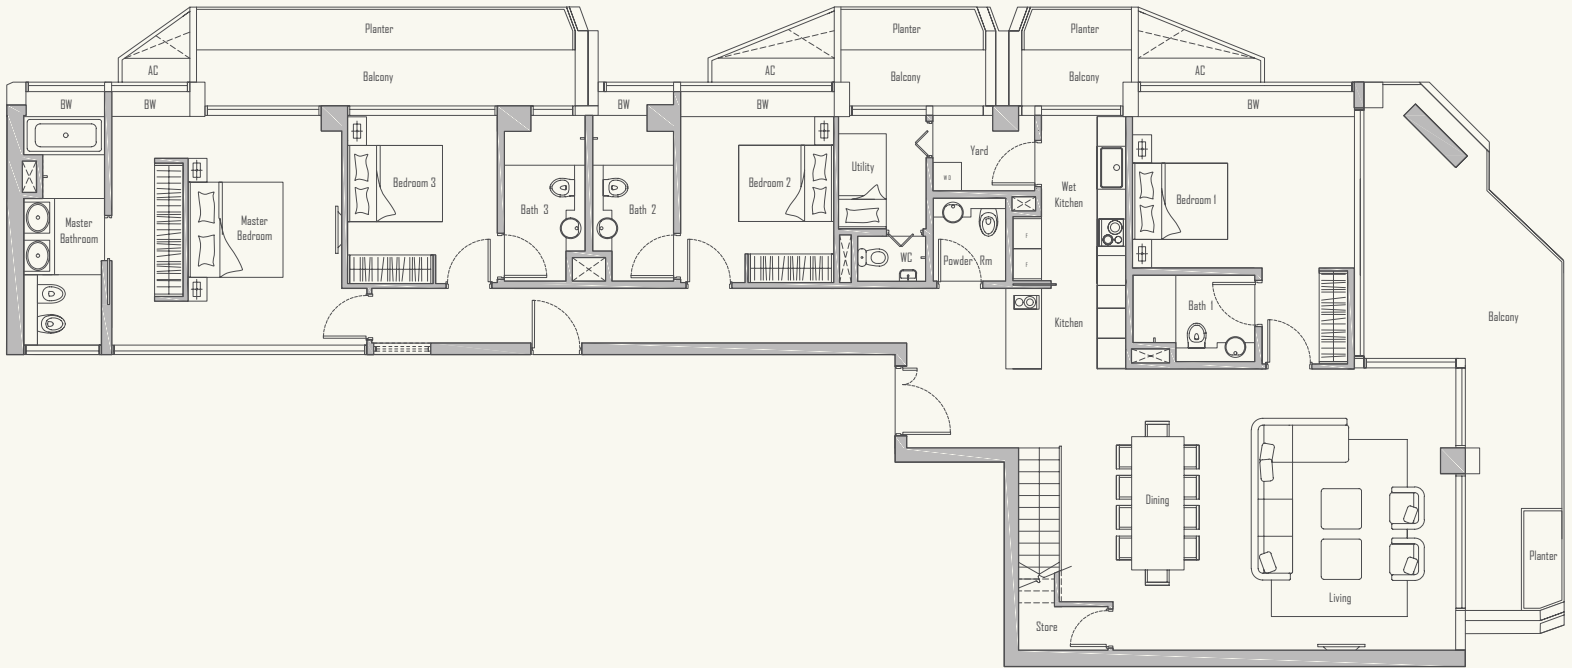

#53-19

Lower Level

Upper Level

PENTHOUSE

TYPE PH6

514 sqm / 5533 sqft

#53-18

Lower Level

Upper Level